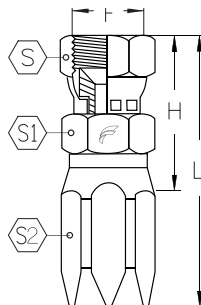

MP NPT Male

Part Number		F	H		L					
	in		mm	in	mm	in	mm	in	mm	in
1R04-04MP	1/4	1/4 - 18	30.0	1.18	54.6	2.15	14	9/16	19	3/4
1R06-06MP	3/8	3/8 - 18	31.7	1.25	58.7	2.31	17	11/16	22	7/8
1R08-08MP	1/2	1/2 - 14	38.3	1.51	69.9	2.75	22	7/8	27	1 1/16

FJ JIC 37° Female Swivel

Part Number		F	H		L					
	in		mm	in	mm	in	mm	in	mm	in
1R04-04FJ	1/4	7/16 - 20	30.7	1.21	55.4	2.18	14	9/16	19	3/4
1R06-06FJ	3/8	9/16 - 18	35.3	1.39	62.2	2.45	17	11/16	22	7/8
1R08-08FJ	1/2	3/4 - 16	39.9	1.57	71.4	2.81	22	7/8	27	1 1/16

4

1R Series - 100R1AT Hose