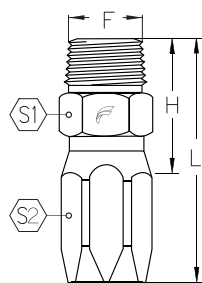

MP NPT Male

Part Number		F	H		L					
	in		mm	in	mm	in	mm	in	mm	in
1R04-04MP	1/4	1/4 - 18	30.0	1.18	54.6	2.15	14	9/16	19	3/4
1R06-06MP	3/8	3/8 - 18	31.7	1.25	58.7	2.31	17	11/16	22	7/8
1R08-08MP	1/2	1/2 - 14	38.3	1.51	69.9	2.75	22	7/8	27	1 1/16

FJ JIC 37° Female Swivel

Part Number		F	H		L					
	in		mm	in	mm	in	mm	in	mm	in
1R04-04FJ	1/4	7/16 - 20	30.7	1.21	55.4	2.18	14	9/16	19	3/4
1R06-06FJ	3/8	9/16 - 18	35.3	1.39	62.2	2.45	17	11/16	22	7/8
1R08-08FJ	1/2	3/4 - 16	39.9	1.57	71.4	2.81	22	7/8	27	1 1/16

4

1R Series - 100R1AT Hose